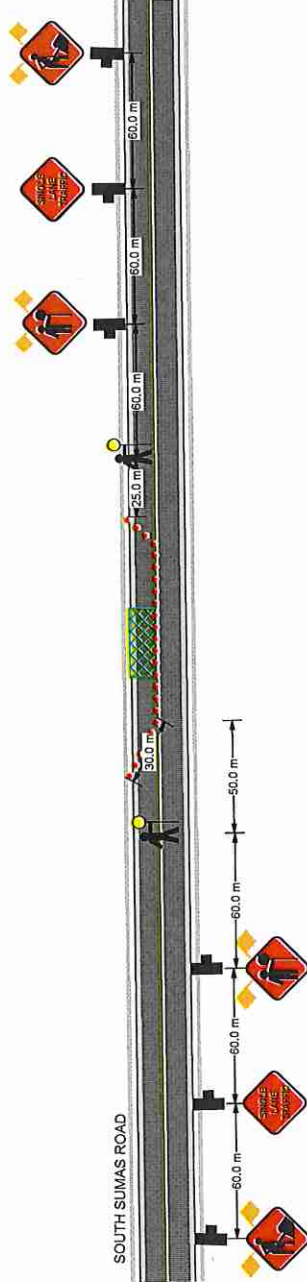

FORTIS BC GAS
 SERVICE INSTALLATION
 43385 SOUTH SUMAS ROAD, CHILLIWACK
 JOB# 31140737

AUGUST 2020
 HOURS OF OPERATION 9:00AM - 300PM
 WORK WILL TALK ONE DAY TO COMPLETE

NOTE:
 SPEED LIMIT ON SOUTH SUMAS IS 60KM PER HOUR
 ALL SIGNS WILL BE PLACED ON WINDMASTER STANDS WITH FLAGS
 ALL SIGNS ON ALL SIDE STREETS WILL BE PLACED ON TRIPOD STANDS WITH FLAGS
 ALL SIDEWALKS - CROSSWALK AND BUS STOPS WILL REMAIN OPEN AT ALL TIMES
 TRAFFIC CONTROL WILL ASSIST WITH DRIVEWAYS EFFECTED BY WORK ZONE CLOSURE

LEGEND

- DIRECTION TRAFFIC FLOW
- NORTH MARKER
- TUBULAR MARKERS
- WORK AREA
- SIGN STANDS
- TRAFFIC CONTROLLER
- BUS STOP
- FLASHING ARROW BOARD TRUCK